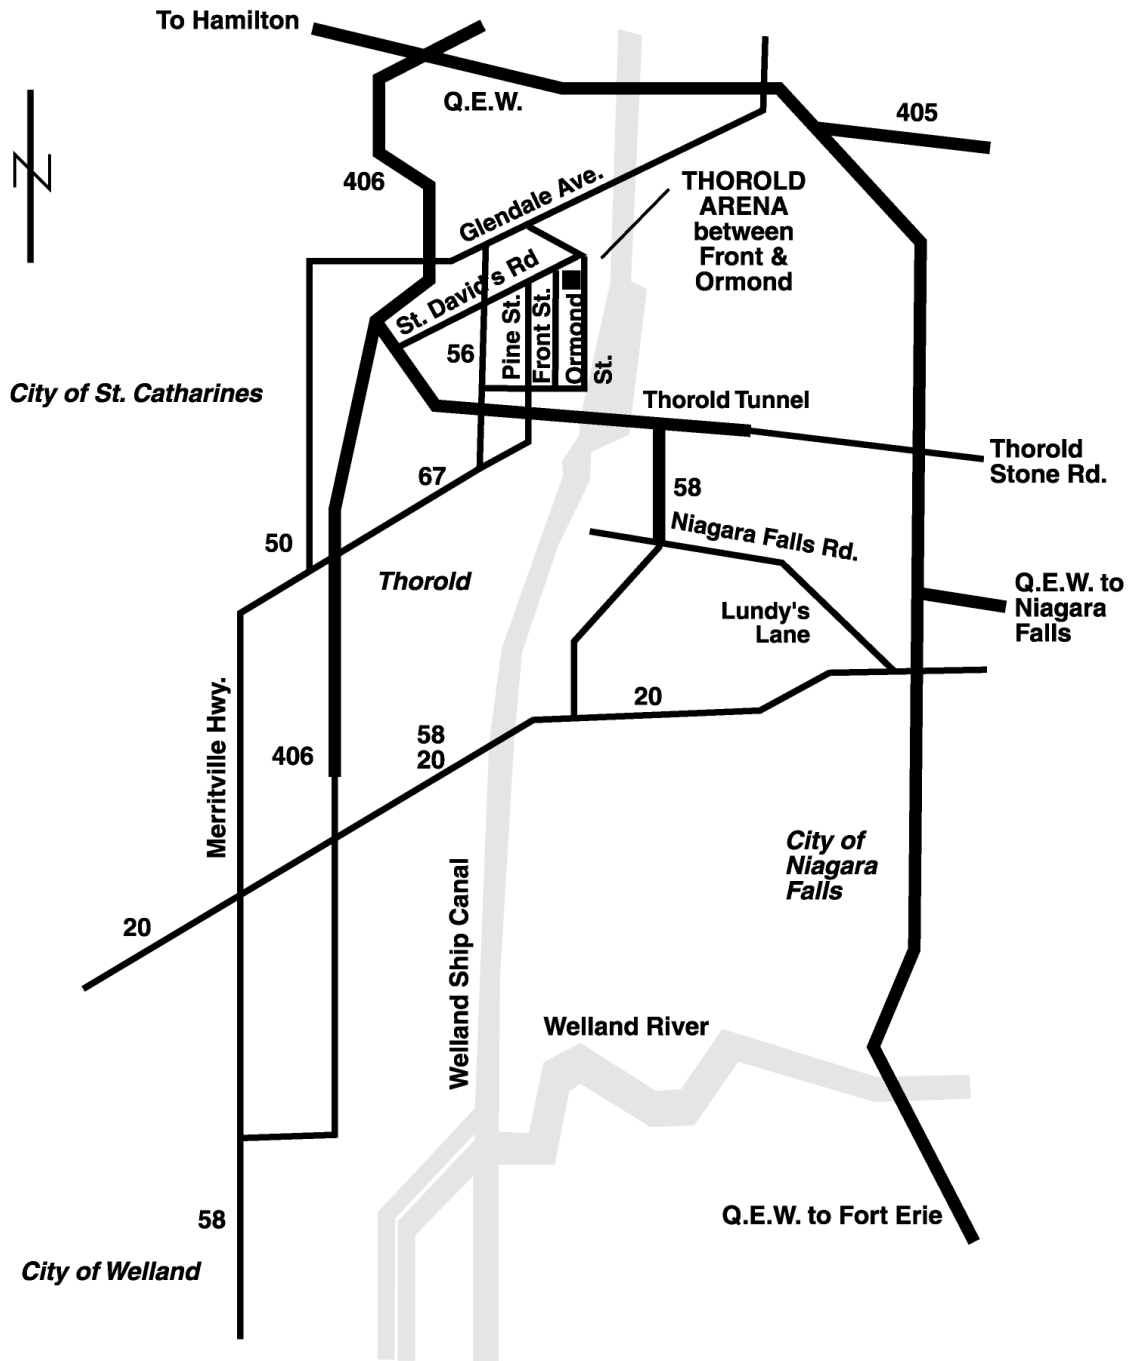

---

**FROM HAMILTON & TORONTO**

Queen Elizabeth Highway (Q.E.W.) to Hwy. 406 South. Exit on St. David's Road East. (Do NOT take Thorold Exit). Continue on St. David's Road to Front Street. Arena in on the corner of St. David's Road and Front Street.