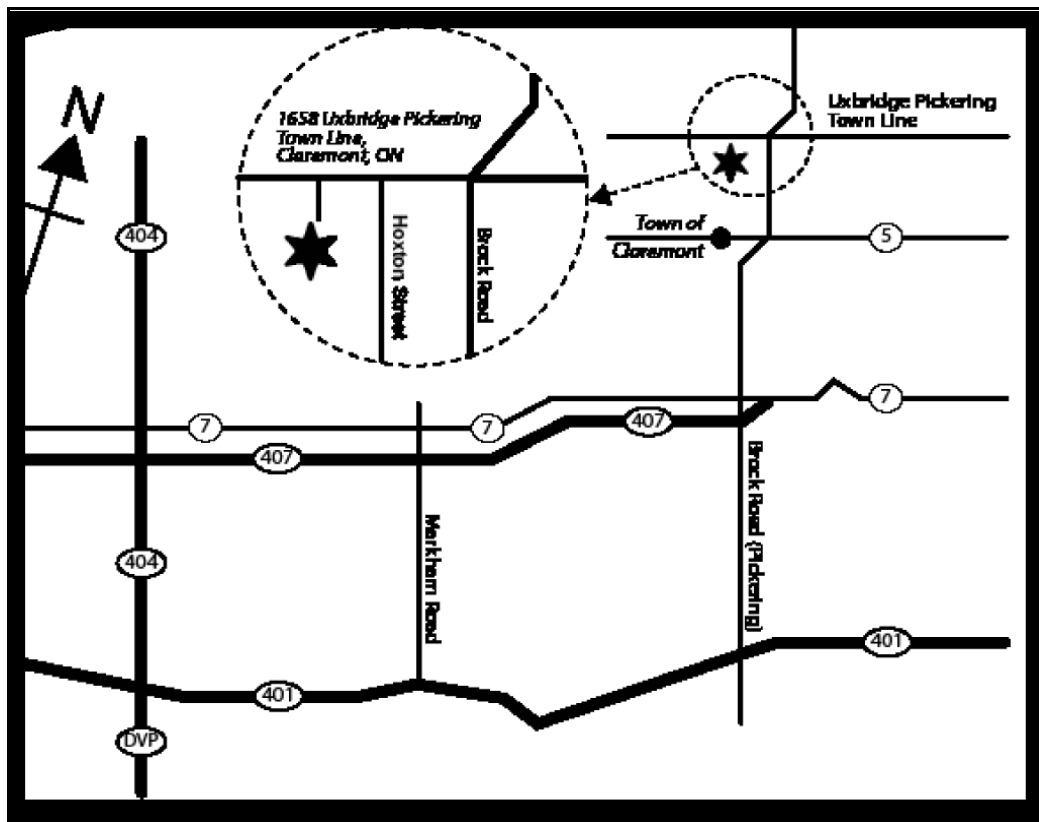

JUDGING SCHEDULE

WEDNESDAY, AUGUST 24, 2016
THURSDAY, AUGUST 25, 2016
TWO SHOWS EACH DAY

Toad Hall
1658 Pickering Uxbridge Townline Road
Pickering ON

SHOW SECRETARY

MJN Show Services
9 Samya Court
Scarborough ON M1R 2A4
Tel. (416) 759-8593 Fax (416) 759-7790
www.mjnshowservices.com