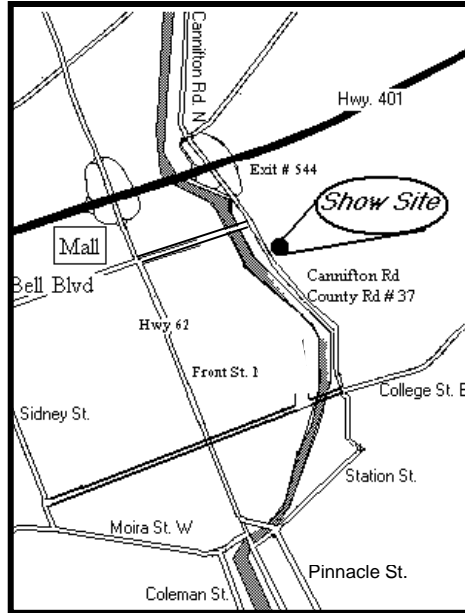

BELLEVILLE & DISTRICT KENNEL CLUB
Judging Schedule - Friday, Saturday, & Sunday
YARDMEN Arena - Quinte Sports Centre, 265 Cannifton Rd., Belleville, ON K8N 4V8
Please note: Show is in another area of the complex this year
October 21, 22, 23, 2011

For Reference only (Schedule within is official)

SHOW TOTALS & GROUP JUDGING
Friday October 21, 2011 – Show # 1

Grp	Time	Judge	Ring #	Totals
6	10:15 AM	JG	1	35
1	11:30 AM	SA	3	45
4	11:45 AM	JG	1	24
3	12:35 PM	MJ	4	35
7	1:30 PM	JB	3	29
2	2:00 PM	JG	1	23
5	FBJ	JG	1	34
Show TOTAL				225

For Reference only (Schedule within is official)

SHOW TOTALS & GROUP JUDGING
Friday October 21, 2011 – Show # 2

Grp	Time	Judge	Ring #	Totals
4	9:05 AM	SA	3	26
7	9:15 AM	GJ	2	31
5	11:00 AM	GJ	2	34
2	11:55 AM	GJ	2	25
6	2:15 PM	GJ	2	31
3	3:25 PM	JB	3	36
1	FBJ	GJ	2	42
Show Total				225

For Reference only (Schedule within is official)

SHOW TOTALS & GROUP JUDGING
Saturday October 22, 2011

Grp	Time	Judge	Ring #	Totals
7	9:50 AM	SL	2	43
3	10:15 AM	MH	1	46
4	11:30 AM	SL	2	26
1	2:00 PM	MH	1	51
2	2:55 PM	SL	2	44
5	FBJ	MH	1	47
6	FBJ	SL	2	43
Conformation TOTAL				300
Sweepstakes TOTAL				26
Show TOTAL				326

For Reference only (Schedule within is official)

SHOW TOTALS & GROUP JUDGING
Sunday October 23, 2011

Grp	Time	Judge	Ring #	Totals
2	9:45 AM	MH	2	44
1	10:00 AM	SL	1	49
6	11:50 AM	MH	2	35
4	1:05 PM	MH	2	23
3	1:10 PM	SL	1	40
7	FBJ	MH	2	45
5	FBJ	SL	1	44
Show TOTAL				280

Junior Handling
Sunday, October 23, 2011
Time – 12:00 PM Ring # 1- Judge: TBA
Please register a minimum of 1 hour BEFORE the competition

Access to the building will be available
after 8:00 pm on Thursday night for set up
The building will be open from
7:00 a.m. on Friday, & 6:00 a.m Saturday, & Sunday.

Please note: FBJ = Follows Breed Judging

With the Number of Groups to be Judged on Friday, and the limited number of rings, it is inevitable that some Groups will be Judged at the same time as other groups. Please be prepared for this, if you have multiple Breeds – Thank you