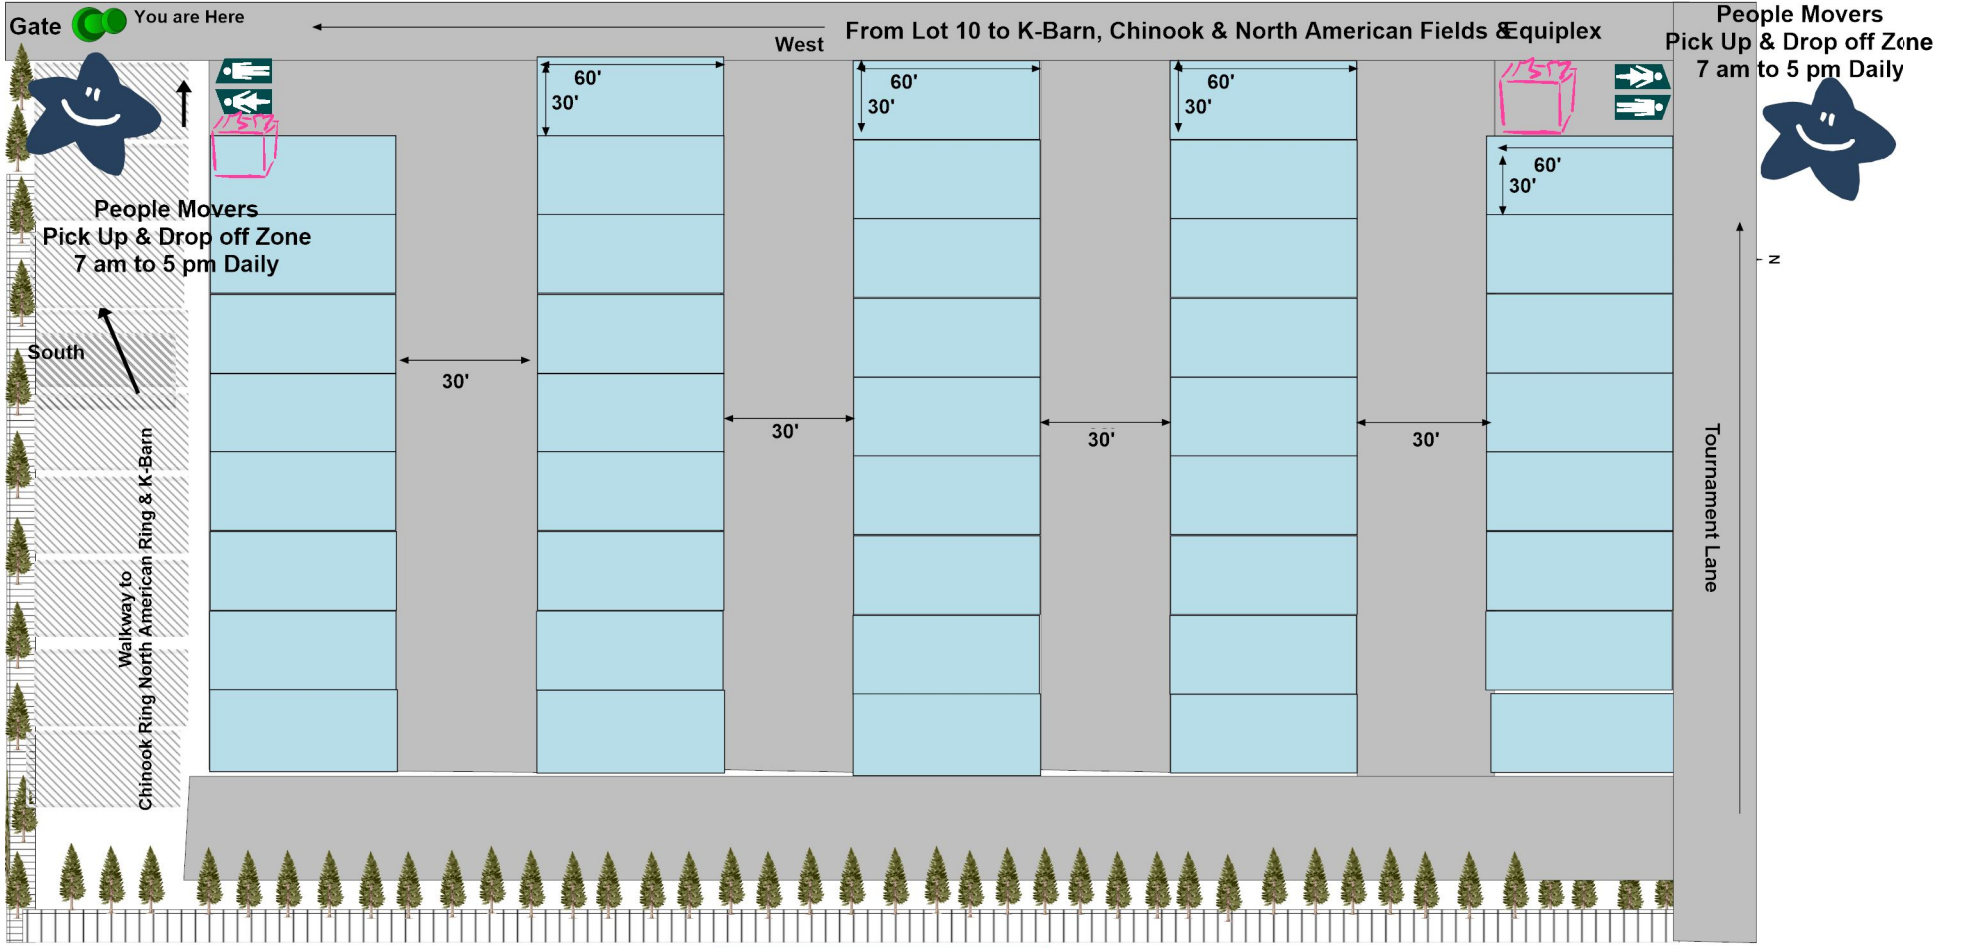

Group
Camping

West RV Entrance from Tournament Lane North

Sloped "Drop Off Area
Do Not Enter Please

Sloped "Drop Off Area
Do Not Enter Please

Sloped "Drop Off Area
Do Not Enter Please

Sloped "Drop Off Area
Do Not Enter Please

People Movers
Pick Up & Drop off Zone
7 am to 5 pm Daily

Vehicle/RV Entrance to Lot 11 East

West

35'

30'

RV Road to Parking Stalls

25'
Walkway

25'

60'

South

Walkway to
Chinook Ring & North American Ring

People Movers
Pick Up & Drop off Zone
7 am to 5 pm Daily

Gate You are Here

West From Lot 10 to K-Barn, Chinook & North American Fields & Equiplex

People Movers Pick Up & Drop off Zone 7 am to 5 pm Daily

People Movers Pick Up & Drop off Zone 7 am to 5 pm Daily

South

Walkway to Chinook Ring, North American Ring & K-Barn

Tournament Lane

East **Lot 11 - Gravel/Grass**
 Total # of Stalls:
36 Stalls - 60' x 30'