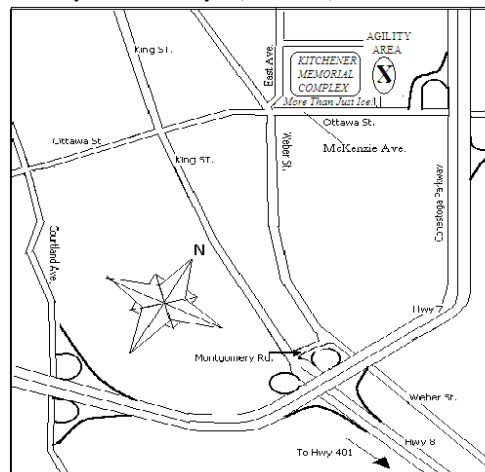

### DIRECTIONS TO THE SHOW SITE

From Hwy 401, take Hwy 8 (exit # 278) toward Kitchener.

**Please note:** FBJ = Follows Breed Judging

**\*All Specialty totals included ALL CLASSES**