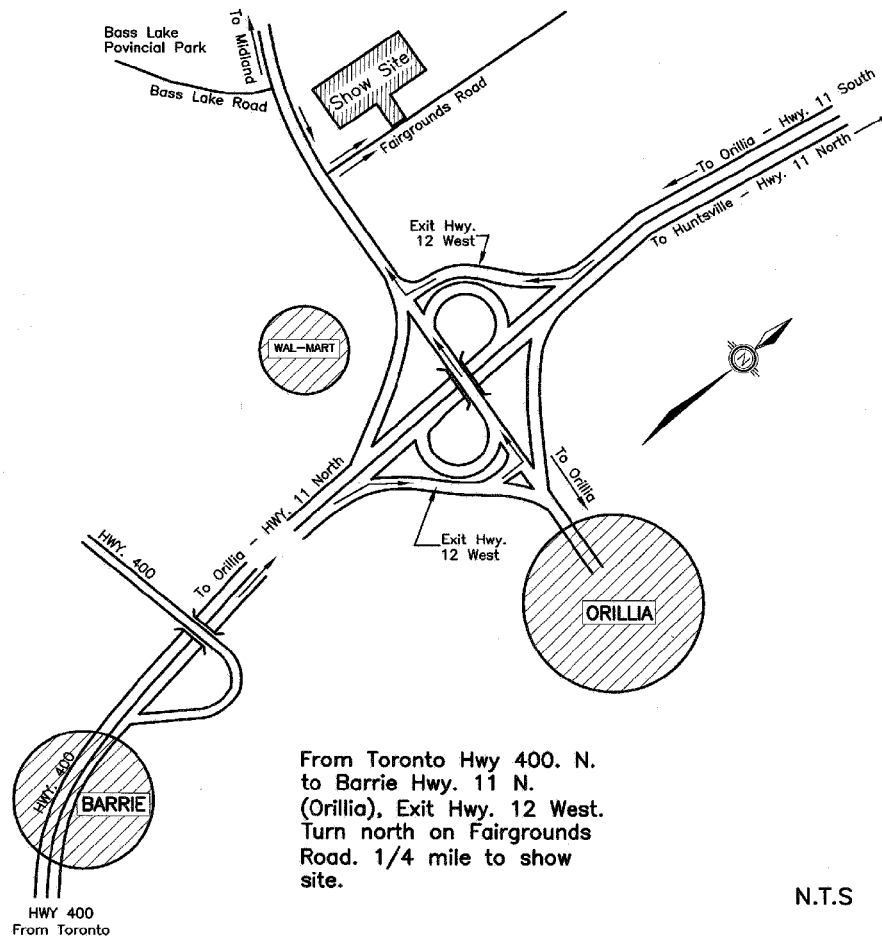

JUDGING SCHEDULE

BARRIE KENNEL and OBEDIENCE CLUB INC.

ALL BREED CHAMPIONSHIP DOG SHOWS

Saturday, July 30, 2016

Sunday, July 31, 2016

Monday, August 1, 2016

ODAS PARK

4500 Fairgrounds Road

Orillia, Ontario

GPS Coordinates: N44°36.9765', W079° 28.0192'

SATURDAY, JULY 30, 2016

RING 1 - JUDGE: Mr. E. Wild

9:00 a.m.	1	Basset Hound	1-0-0-0
	1	Basenji	0-0-1-0
	1	Beagle	0-1-0-0
	3	Dachshund (MLH)	0-0-1-2
	3	Dachshund (MS)	0-2-1-0
	2	Dachshund (MWH)	0-2-0-0
	1	Whippet	0-0-1-0
	1	BP - Whippet	0-1
	1	Borzoi	0-0-1-0
	1	Coonhound (B&T)	1-0-0-0
	1	Deerhound	0-0-0-1
	1	Greyhound	0-1-0-0
	5	Afghan Hound	2-0-1-2
9:55 a.m.		Judging Group 2	

10:25 a.m.	5	Barbet	0-3-1-1
	2	BP - Barbet	0-2
	1	Lagotto Romagnolo	0-0-1-0
	3	Pointer	1-0-1-1
	5	Pointer (GSH)	0-3-2-0
	2	Ret (Chesapeake Bay)	0-1-0-1
	2	Ret (Flat-Coated)	0-0-1-1
11:15 a.m.	9	Ret (Labrador)	4-3-2-0
	1	Alt - Ret (Labrador)	0-1
	1	Ret (NSDT)	0-1-0-0
	6	Weimaraner	1-2-2-1
	1	BP - Weimaraner	0-1

LUNCH

1:00 p.m.	25	Ret (Golden)	10-11-3-1
	6	BP - Ret (Golden)	1-5
2:15 p.m.	2	Setter (Irish)	0-0-2-0
	8	Setter (Irish R&W)	1-2-4-1
	1	BP - Setter (Irish R&W)	1-0
	4	Span (Brittany)	1-2-1-0
	4	Span (Eng Springer)	2-1-0-1
	3	Span (Field)	0-2-1-0
	2	BP - Span (Field)	1-1
	2	Vizsla	0-2-0-0
	1	BP - Vizsla	0-1
	1	Vizsla (WH)	0-0-1-0
	1	Span (Am Cocker)	0-1-0-0
		Group Judging Upon Completion of Breeds	

RING 2 - JUDGE: Mr. N. de Bedout Snark

9:00 a.m.	6	Pug	2-3-1-0
	1	Pekingese	0-0-1-0
	4	Bulldog	0-3-0-1
	1	Chinese Shar-Pei	0-0-1-0
	1	Boston Terrier	0-1-0-0
	6	French Bulldog	2-2-2-0
	1	BP - French Bulldog	0-1
9:50 a.m.	6	C.K.C. Spaniel	1-3-2-0
	2	Griffon (Brussels)	0-1-1-0

	5	Havanese	2-2-0-1
	3	Maltese	0-3-0-0
	1	Miniature Pinscher	0-0-0-1
	1	Papillon	1-0-0-0
	2	Toy Manchester	0-0-2-0
	2	Yorkshire Terrier	0-1-1-0

10:45 a.m. **Judging Group 5**

11:05 a.m.	1	Bichon Frise	0-0-1-0
	1	Schipperke	0-1-0-0
	3	Shih Tzu	2-1-0-0
	1	Alt - Tibetan Terrier	0-1
	1	Dalmatian	0-0-1-0
	1	Keeshond	0-0-1-0
	4	Poodle (Standard)	2-1-0-1

11:35 a.m. **Judging Group 6**

LUNCH

1:00 p.m.	2	Bedlington Terrier	1-0-0-1
	4	Border Terrier	0-0-1-3
	2	Cairn Terrier	1-0-1-0
	1	Fox Terrier (W)	0-0-1-0
	1	Lakeland Terrier	0-1-0-0
	2	Manchester Terrier	0-0-1-1
	1	Alt - Manchester Terrier	0-1
	3	Norfolk Terrier	1-2-0-0
	1	Norwich Terrier	0-1-0-0
	1	Parson Russell	0-1-0-0
	2	Schnauzer (Min)	0-2-0-0
	1	Scottish Terrier	0-0-1-0
	3	W.H.W.T.	0-3-0-0
	1	Kerry Blue Terrier	0-1-0-0
	1	S.C.W.T.	0-0-0-1
	3	Staff Bull Terrier	1-2-0-0
		Group Judging Upon Completion of Breeds	

RING 3 - JUDGE: Ms. A. Hewson

10:30 a.m.	7	Doberman Pinscher	1-2-2-2
	2	BP - Doberman Pinscher	0-2

RING 4 - JUDGE: Mr. P. Stanton

9:00 a.m.	1	Aust Cattle Dog	0-1-0-0
	7	Australian Shepherd	2-3-2-0
	2	BP - Australian Shepherd	1-1
	2	Bearded Collie	0-0-1-1
	1	Belgian Shepherd	1-0-0-0
	1	Bouvier	0-0-0-1
	2	Briard	0-0-1-1
	1	Collie (Rough)	1-0-0-0
	2	Collie (Smooth)	1-1-0-0
	7	German Shepherd	1-3-3-0
	5	BP - German Shepherd	2-3
10:15 a.m.	1	Old Eng Sheepdog	0-1-0-0
	1	Schapendoes	0-0-1-0
	1	Alt - Schapendoes	0-1
	3	Mudi	0-2-1-0
	1	Puli	0-0-1-0