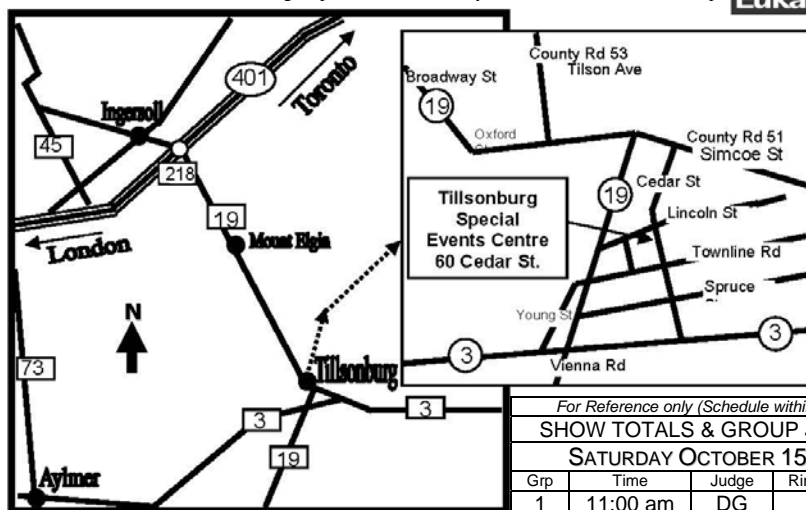

NEW OBEDIENCE RULES IN 2012

COME AND FIND OUT WHAT THE ARE - FRIDAY OCT. 14/11 AT 7:00 PM

LONDON CANINE ASSOCIATION INC.

Judging Schedule - Friday, Saturday, Sunday October 14, 15, 16, 2011

Tillsonburg Special Events Centre, 60 Cedar St., Tillsonburg, ON, N4G 5A5 Proudly Sponsored By

The following map is for reference only. Please refer to an official map.

For Reference only (Schedule within is official)

SHOW TOTALS & GROUP JUDGING				
FRIDAY OCTOBER 14, 2011				
Grp	Time	Judge	Ring #	Totals
1	11:00 am	SB	1	47
2	11:20 am	CN	2	31
7	11:45 am	DG	3	42
3	1:00 pm	JJ	4	34
4	1:25 pm	CN	2	20
5	2:20 pm	DG	3	33
6	FBJ	SB	1	51
All Breed Conf Show Total				258
OBED Tr # 1 - 42 Tr # 2 - 37				79
RALLY Tr # 1 - 34 Tr # 2 - 28				62
TOTAL				399

For Reference only (Schedule within is official)

SHOW TOTALS & GROUP JUDGING				
SATURDAY OCTOBER 15, 2011				
Grp	Time	Judge	Ring #	Totals
1	11:00 am	DG	1	70
7	11:10 am	CN	2	74
4	11:25 am	SB	3	27
6	2:30 pm	BN	5	74
5	3:15 pm	SB	3	59
3	FBJ	CN	2	61
2	FBJ	DG	1	47
All Breed Conf Show Total				412
OBED Tr # 3 - 60 Tr # 4 - 47				107
RALLY Tr # 3 - 45 Tr # 4 - 36				81
*SPECIALTIES Total				215
ALL BREED SWEEPSTAKES				40
TOTAL				855

Please note: FBJ = Follows Breed Judging

Junior Handling Conformation
Sunday, October 16, 2011 – 12:00 pm
Ring # 1 - Judge Gord Graffmann
Junior Handling Obedience
See Obedience Chart for times each day
Please register a minimum of 1 hour BEFORE the competition

All Breed Sanction Match

All Breed Conformation $ 8.00 per entry - LCA Inc. Entries taken at the arm band table after 1:00 pm
Friday, October 14, 2011 - Following Best In Show
Dana Mercer – Group 1 & 6, **Melody Roth** – Group 3, 4, & 5
Veronica Mercer – Group 2, 7, & Best in Match

Obedience & Rally Sanction Match

Hosted by the Erie Shores Kennel Club
Friday Oct. 14, 2011,
1:00 pm start registration
4:00 pm approximately start setting up rings
5:00 pm approximately both rings start

For Reference only (Schedule within is official)

SHOW TOTALS & GROUP JUDGING				
SUNDAY OCTOBER 16, 2011				
Grp	Time	Judge	Ring #	Totals
7	10:10 am	SB	2	65
5	11:00 am	CN	4	42
3	11:20 am	DG	3	53
2	1:10 pm	SB	2	41
4	1:50 pm	DG	3	26
1	1:55 pm	BO	1	70
6	FBJ	CN	4	62
All Breed Conf Show Total				359
OBED Tr # 5 - 40 Tr # 6 - 42				82
RALLY Tr # 5 - 32 Tr # 6 - 28				60
ALL SPECIALTY OBEDIENCE				0
ALL SPECIALTY RALLY				1
*SPECIALTIES Total				34
TOTAL				536