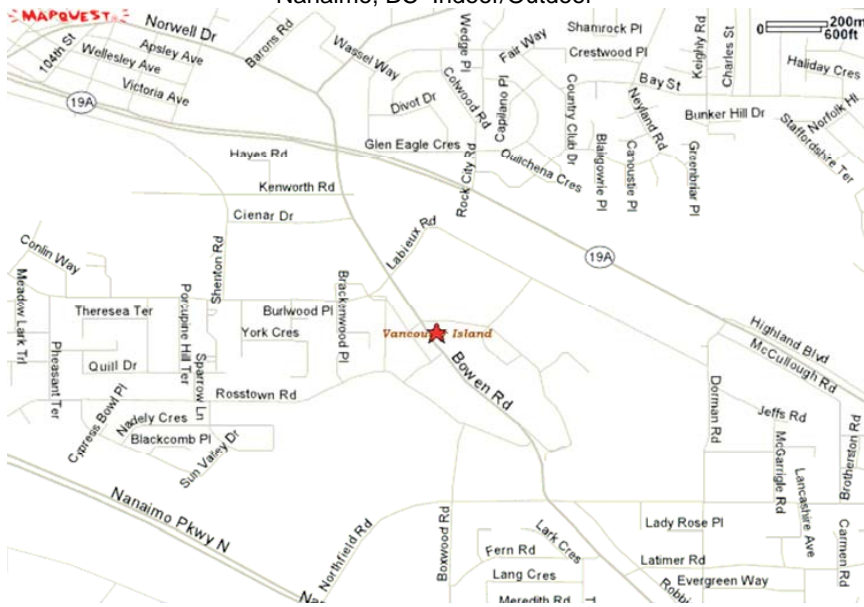

Nanaimo Kennel Club

Show Site

Centennial Building Beban Park

These Events are held under Canadian Kennel Club Rules
(unbenched) (unexamined)

Official Show Sponsors

Beban Park Centennial Building
Bowen Road north of Northfield Road
Nanaimo, BC Indoor/Outdoor