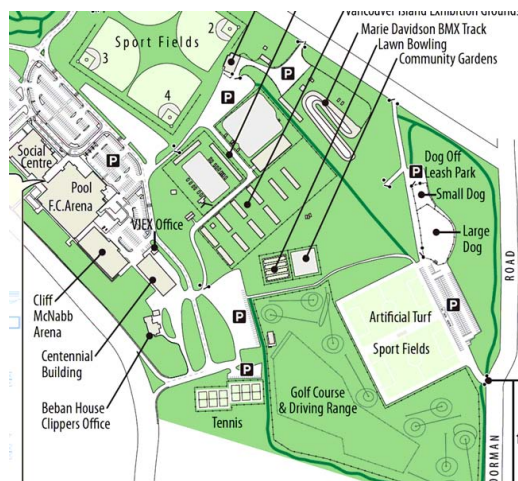

12:00 pm
Walk thru
4 Rally Excellent B
Walk thru
3 Advanced B
2 Advanced A
4 Intermediate
Walk thru
4 Novice A
1 Brace
1 Exh Only

FRIDAY NIGHT CKC

Obedience Sanction Match

Location: Lawn Bowling Club at Beban Park

Rally and Obedience Trials will be held on the Beban Park Lawn Bowling Green.
This is a safe, secure, quiet fenced area with level artificial turf in the rings.
It is located right across the lane from the Centennial Building and Conformation Show Site.