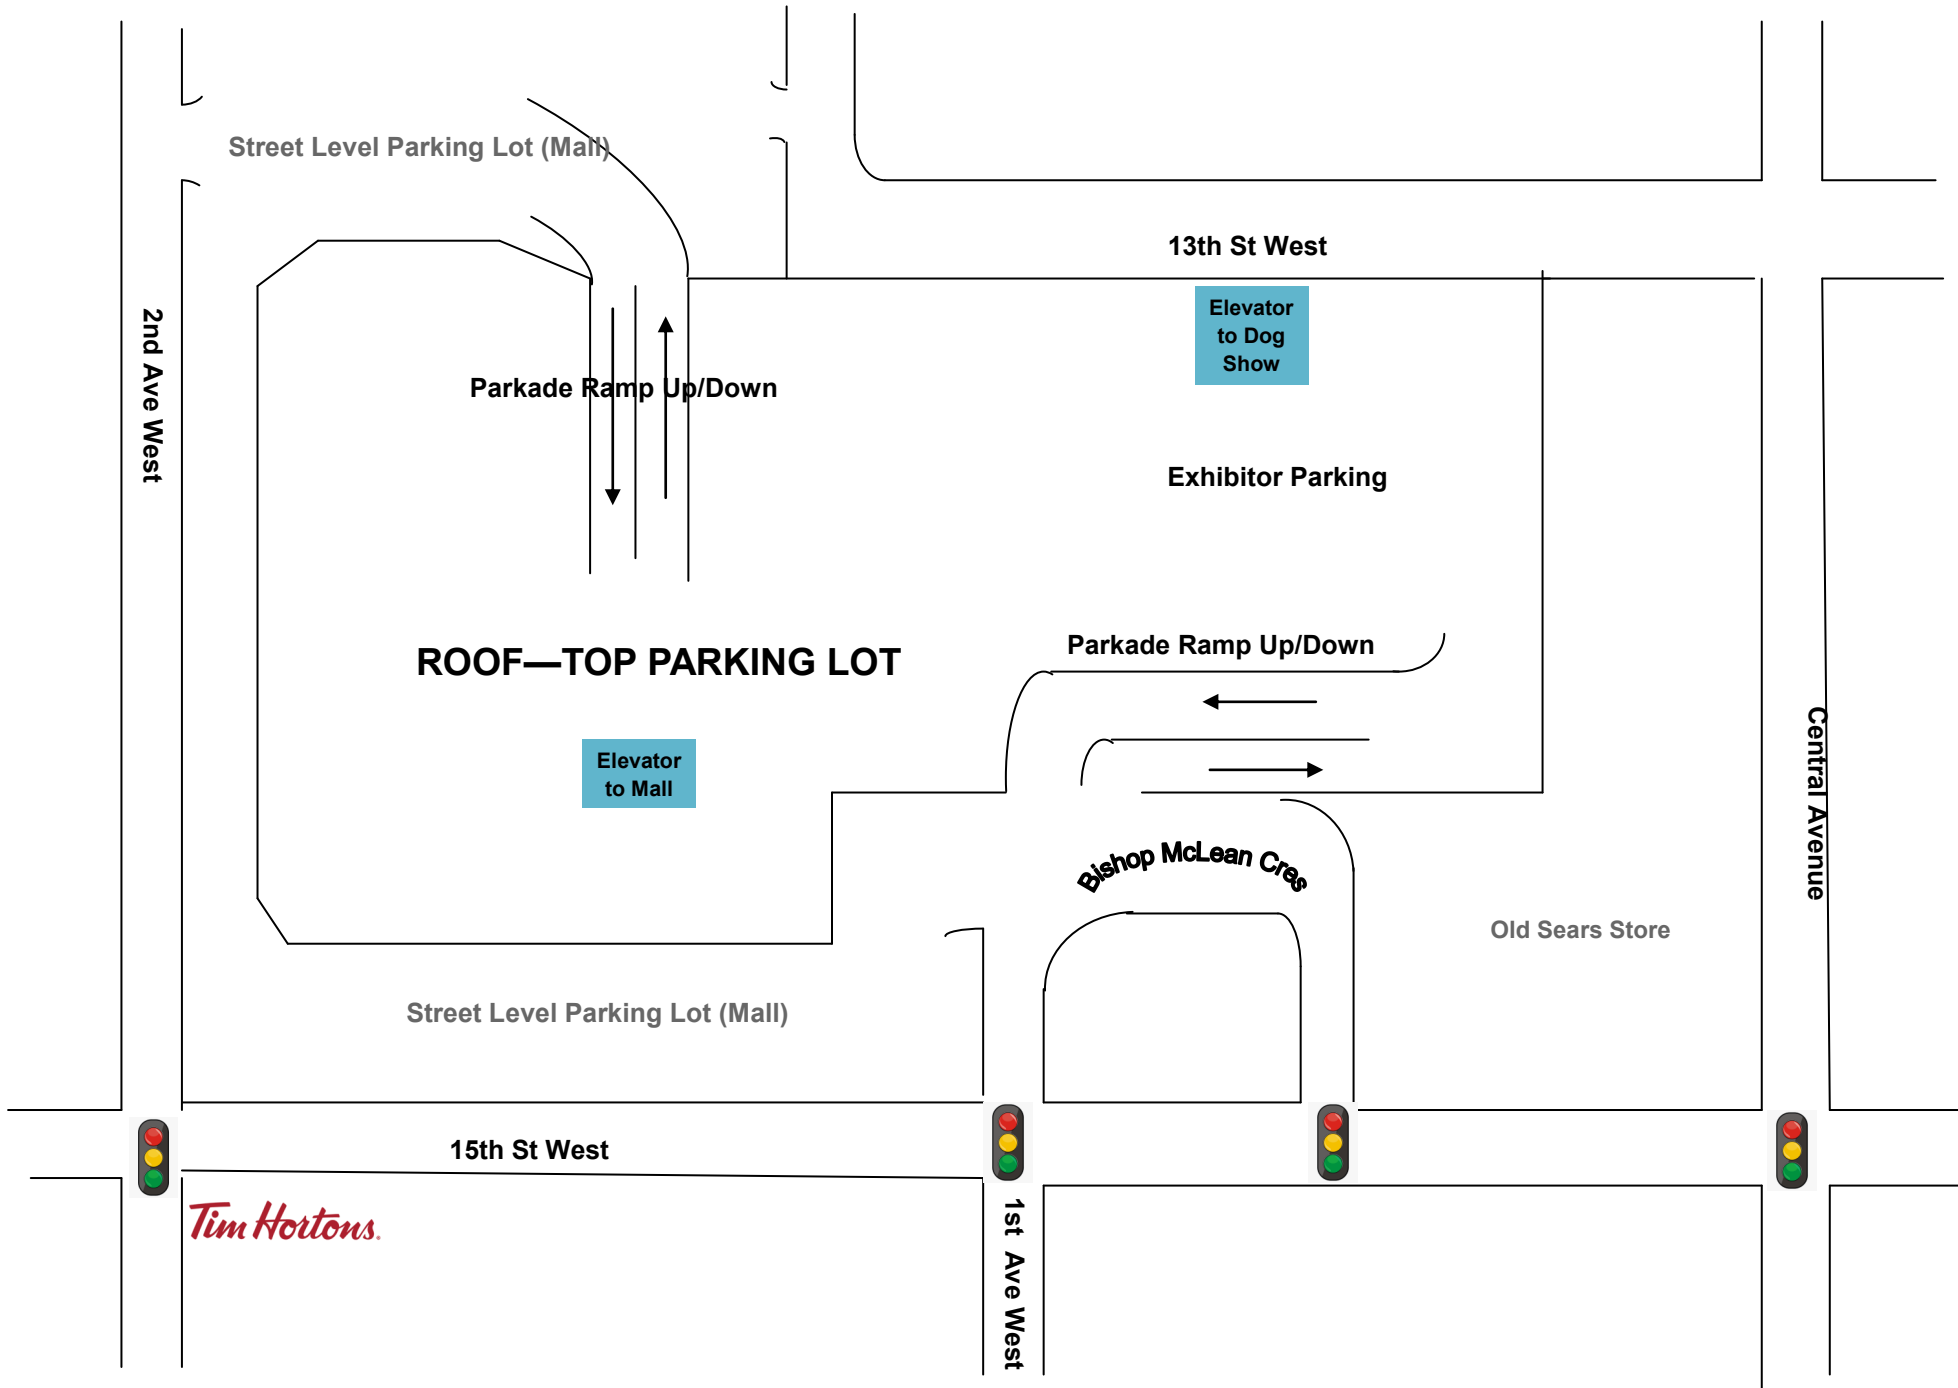

Street Level Parking Lot (Mall)

2nd Ave West