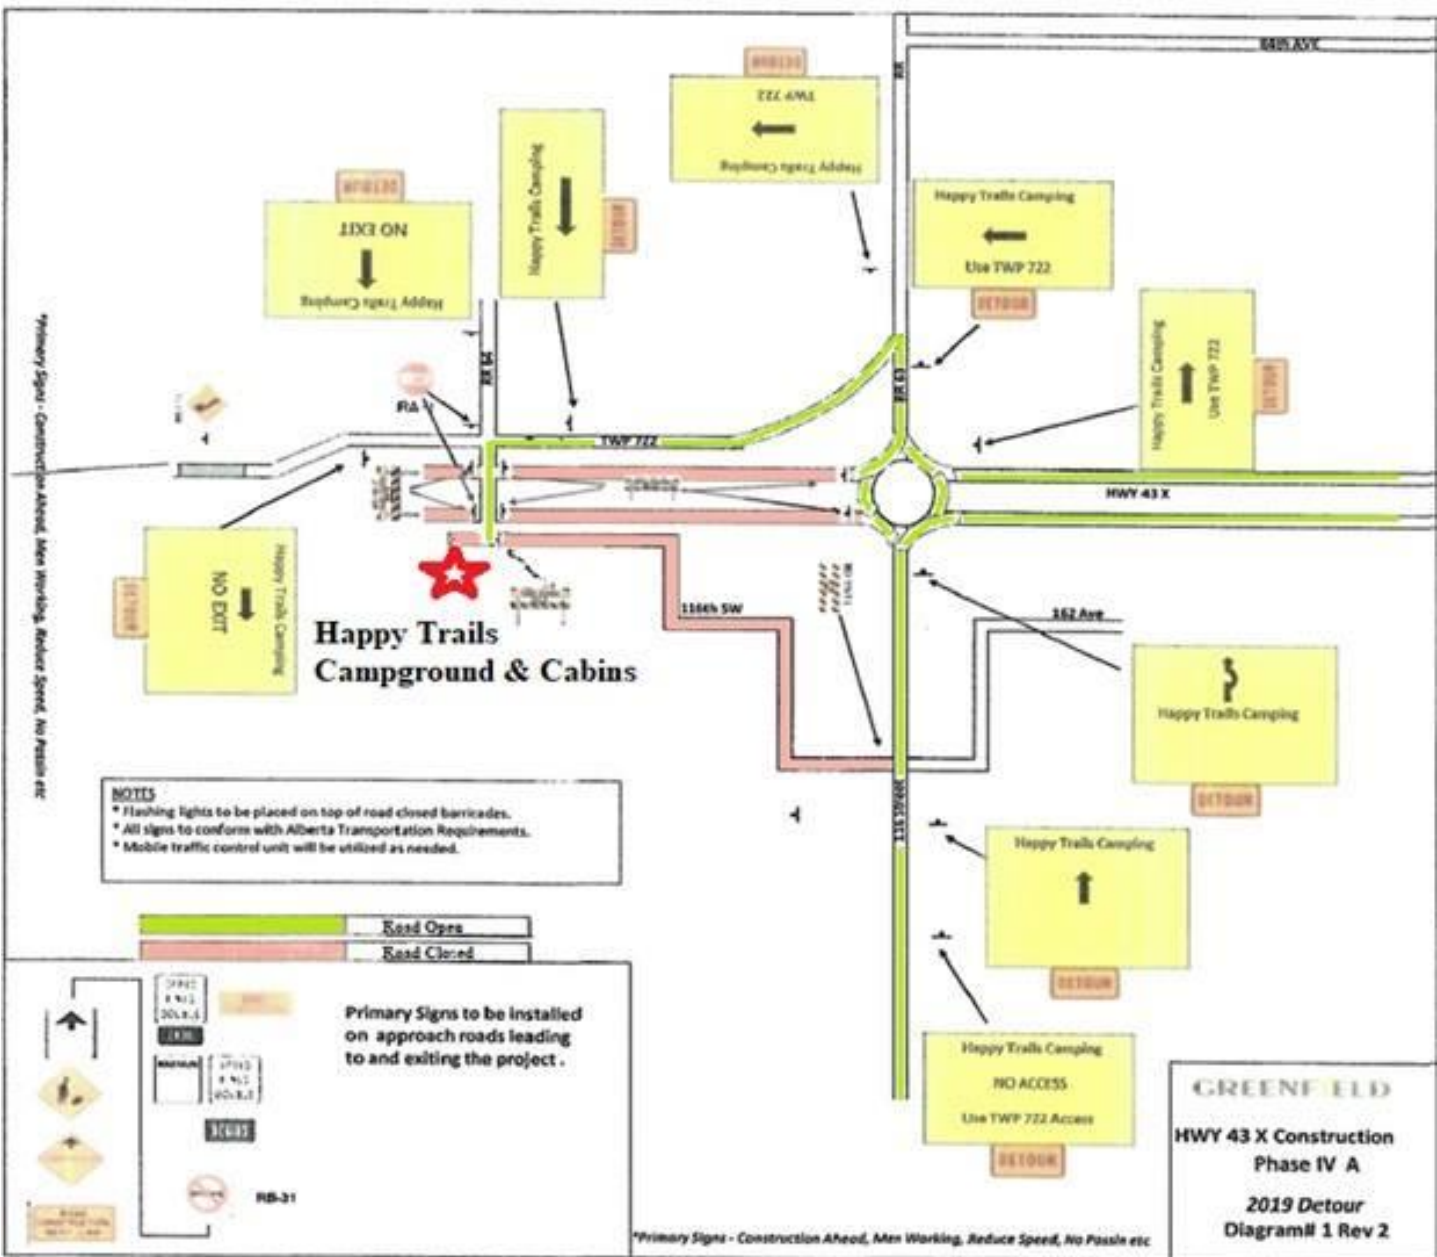

Show Secretary

Kathy McLaughlin

Comp 56 Site 11 RR 2

Sexsmith AB T0H 3C0

780-814-3665/ kat_mclaugh@yahoo.ca

UNBENCHED, UNEXAMINED AND HELD UNDER CANADIAN KENNEL CLUB RULES

NEW DRIVING DIRECTIONS

Everyone Please Be Very Careful To Watch The Signs For The Correct Road To Turn On!!
New Rout Again !!!